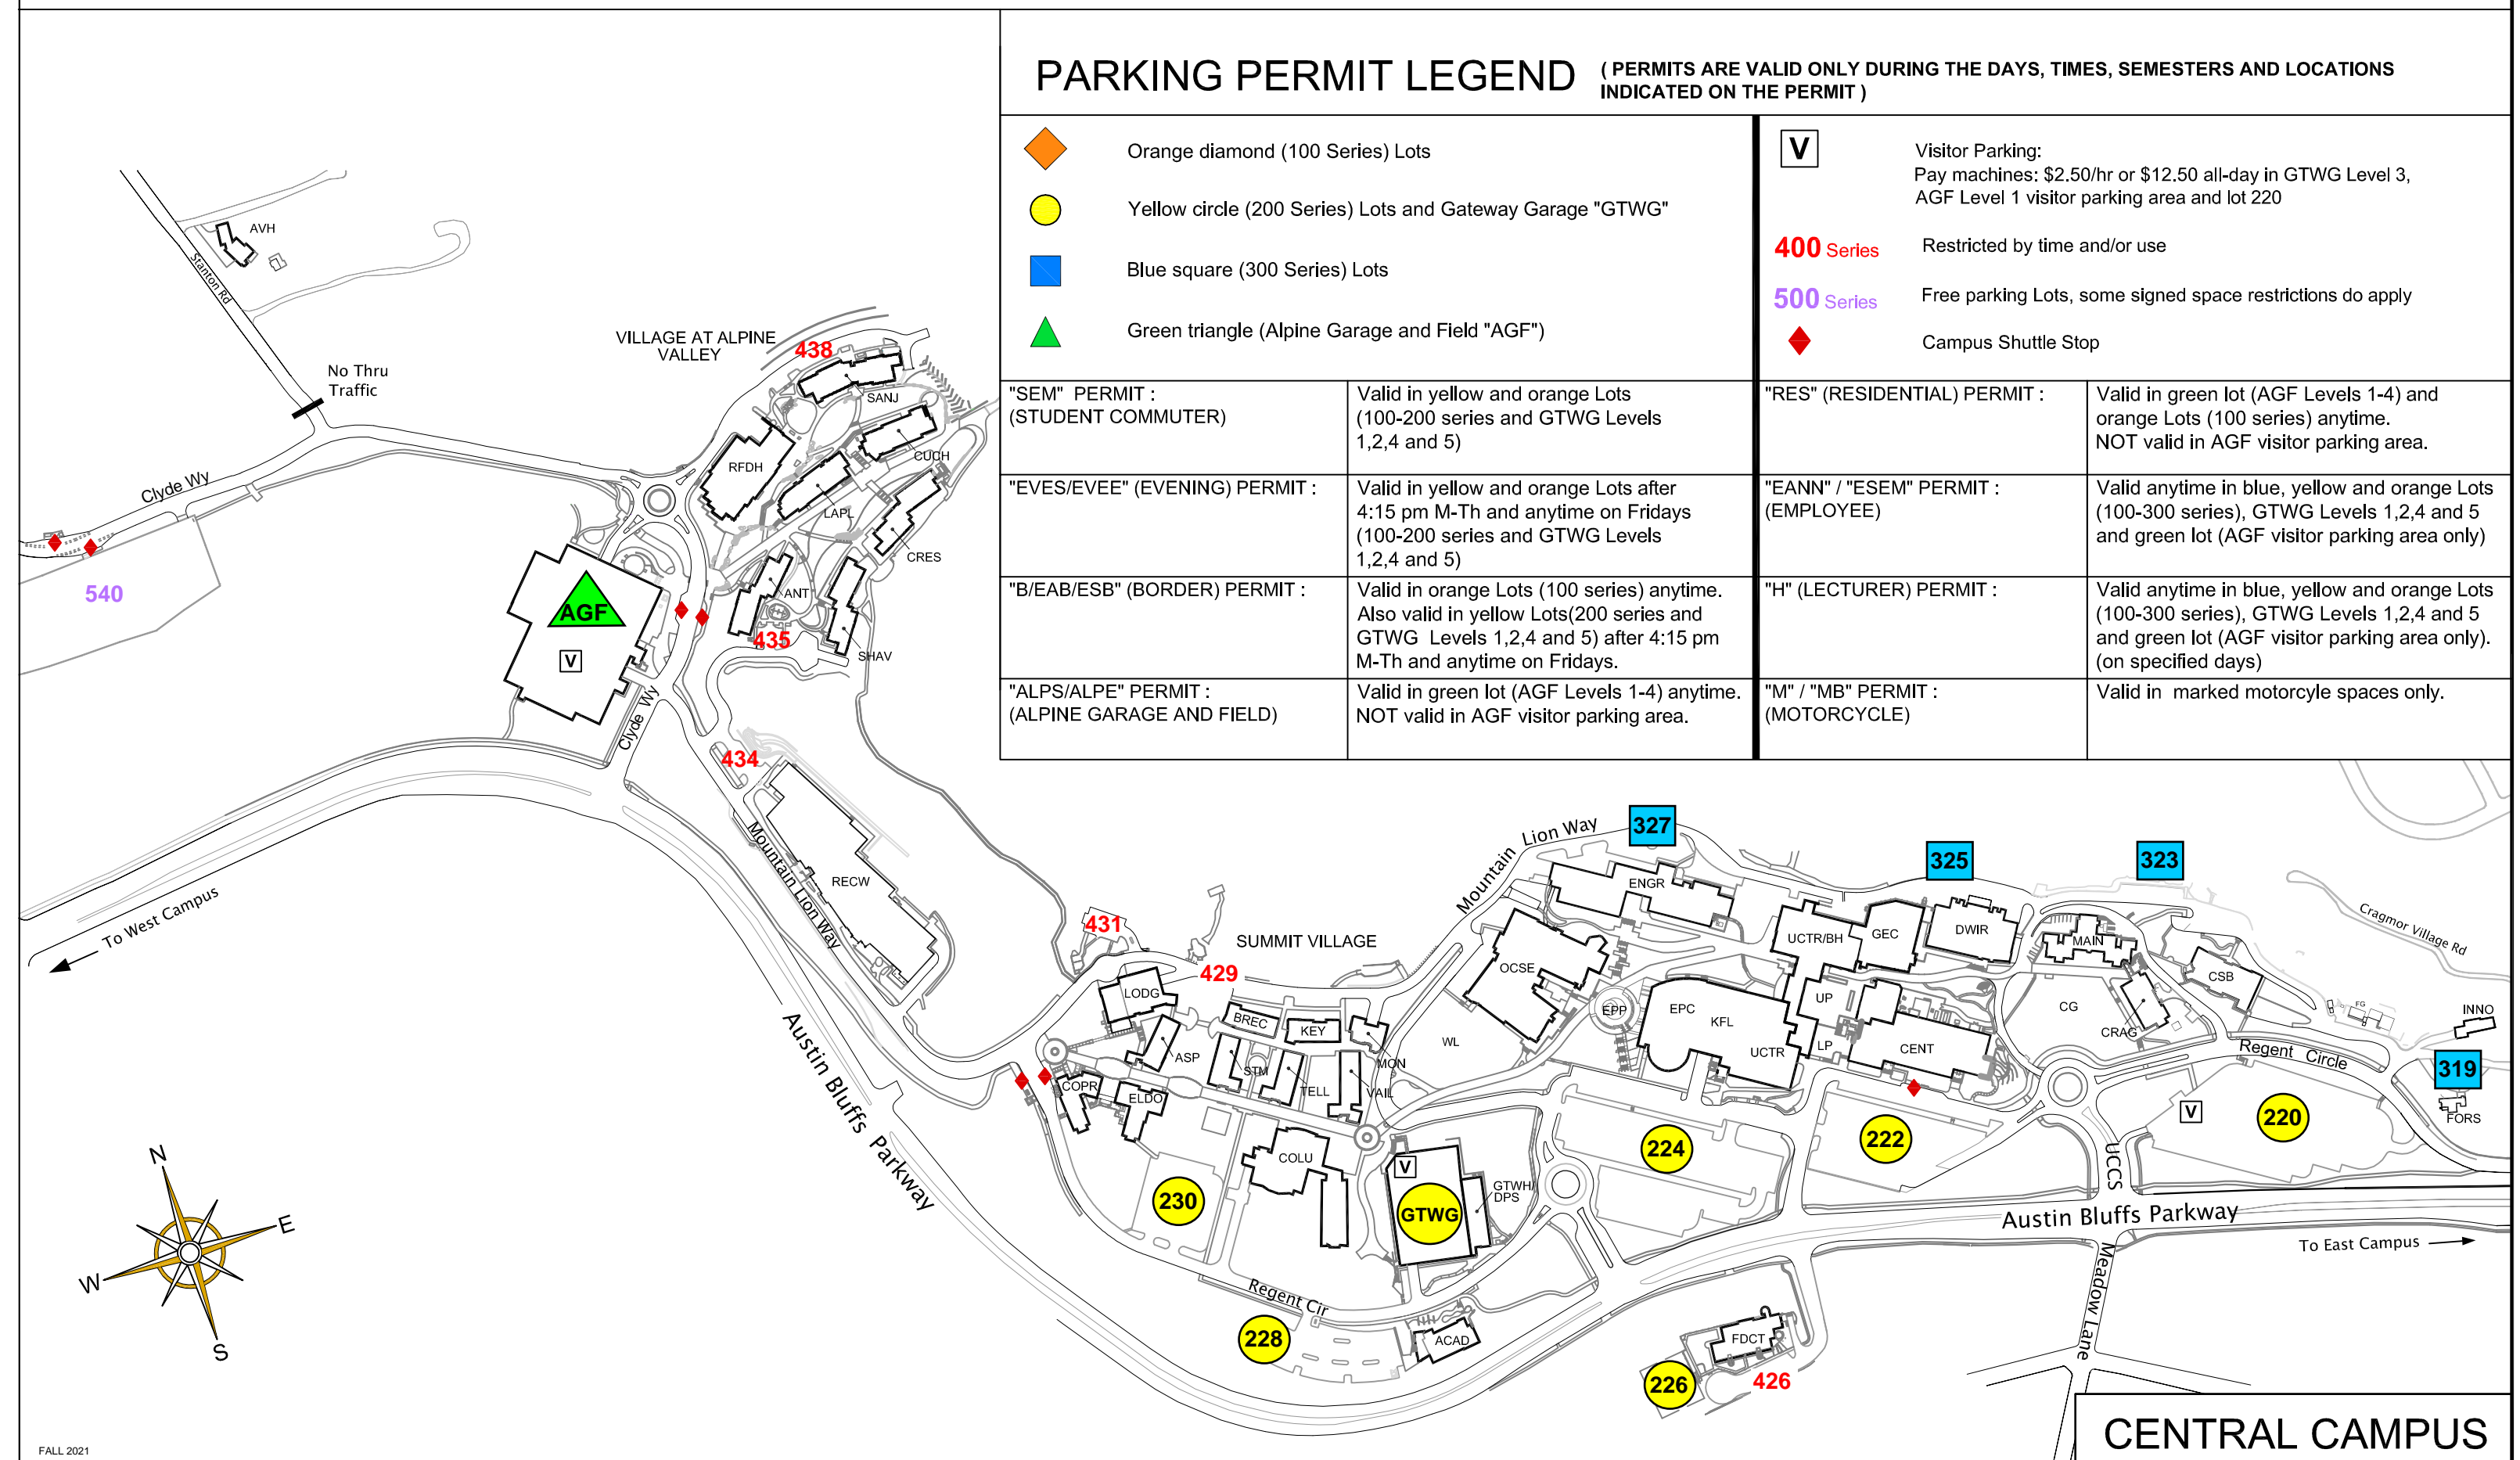

PARKING PERMIT LEGEND (PERMITS ARE VALID ONLY DURING THE DAYS, TIMES, SEMESTERS AND LOCATIONS INDICATED ON THE PERMIT)

-  Orange diamond (100 Series) Lots
-  Yellow circle (200 Series) Lots and Gateway Garage "GTWG"
-  Blue square (300 Series) Lots
-  Green triangle (Alpine Garage and Field "AGF")

-  Visitor Parking:
Pay machines: \$2.50/hr or \$12.50 all-day in GTWG Level 3, AGF Level 1 visitor parking area and lot 220
- 400 Series** Restricted by time and/or use
- 500 Series** Free parking Lots, some signed space restrictions do apply
-  Campus Shuttle Stop