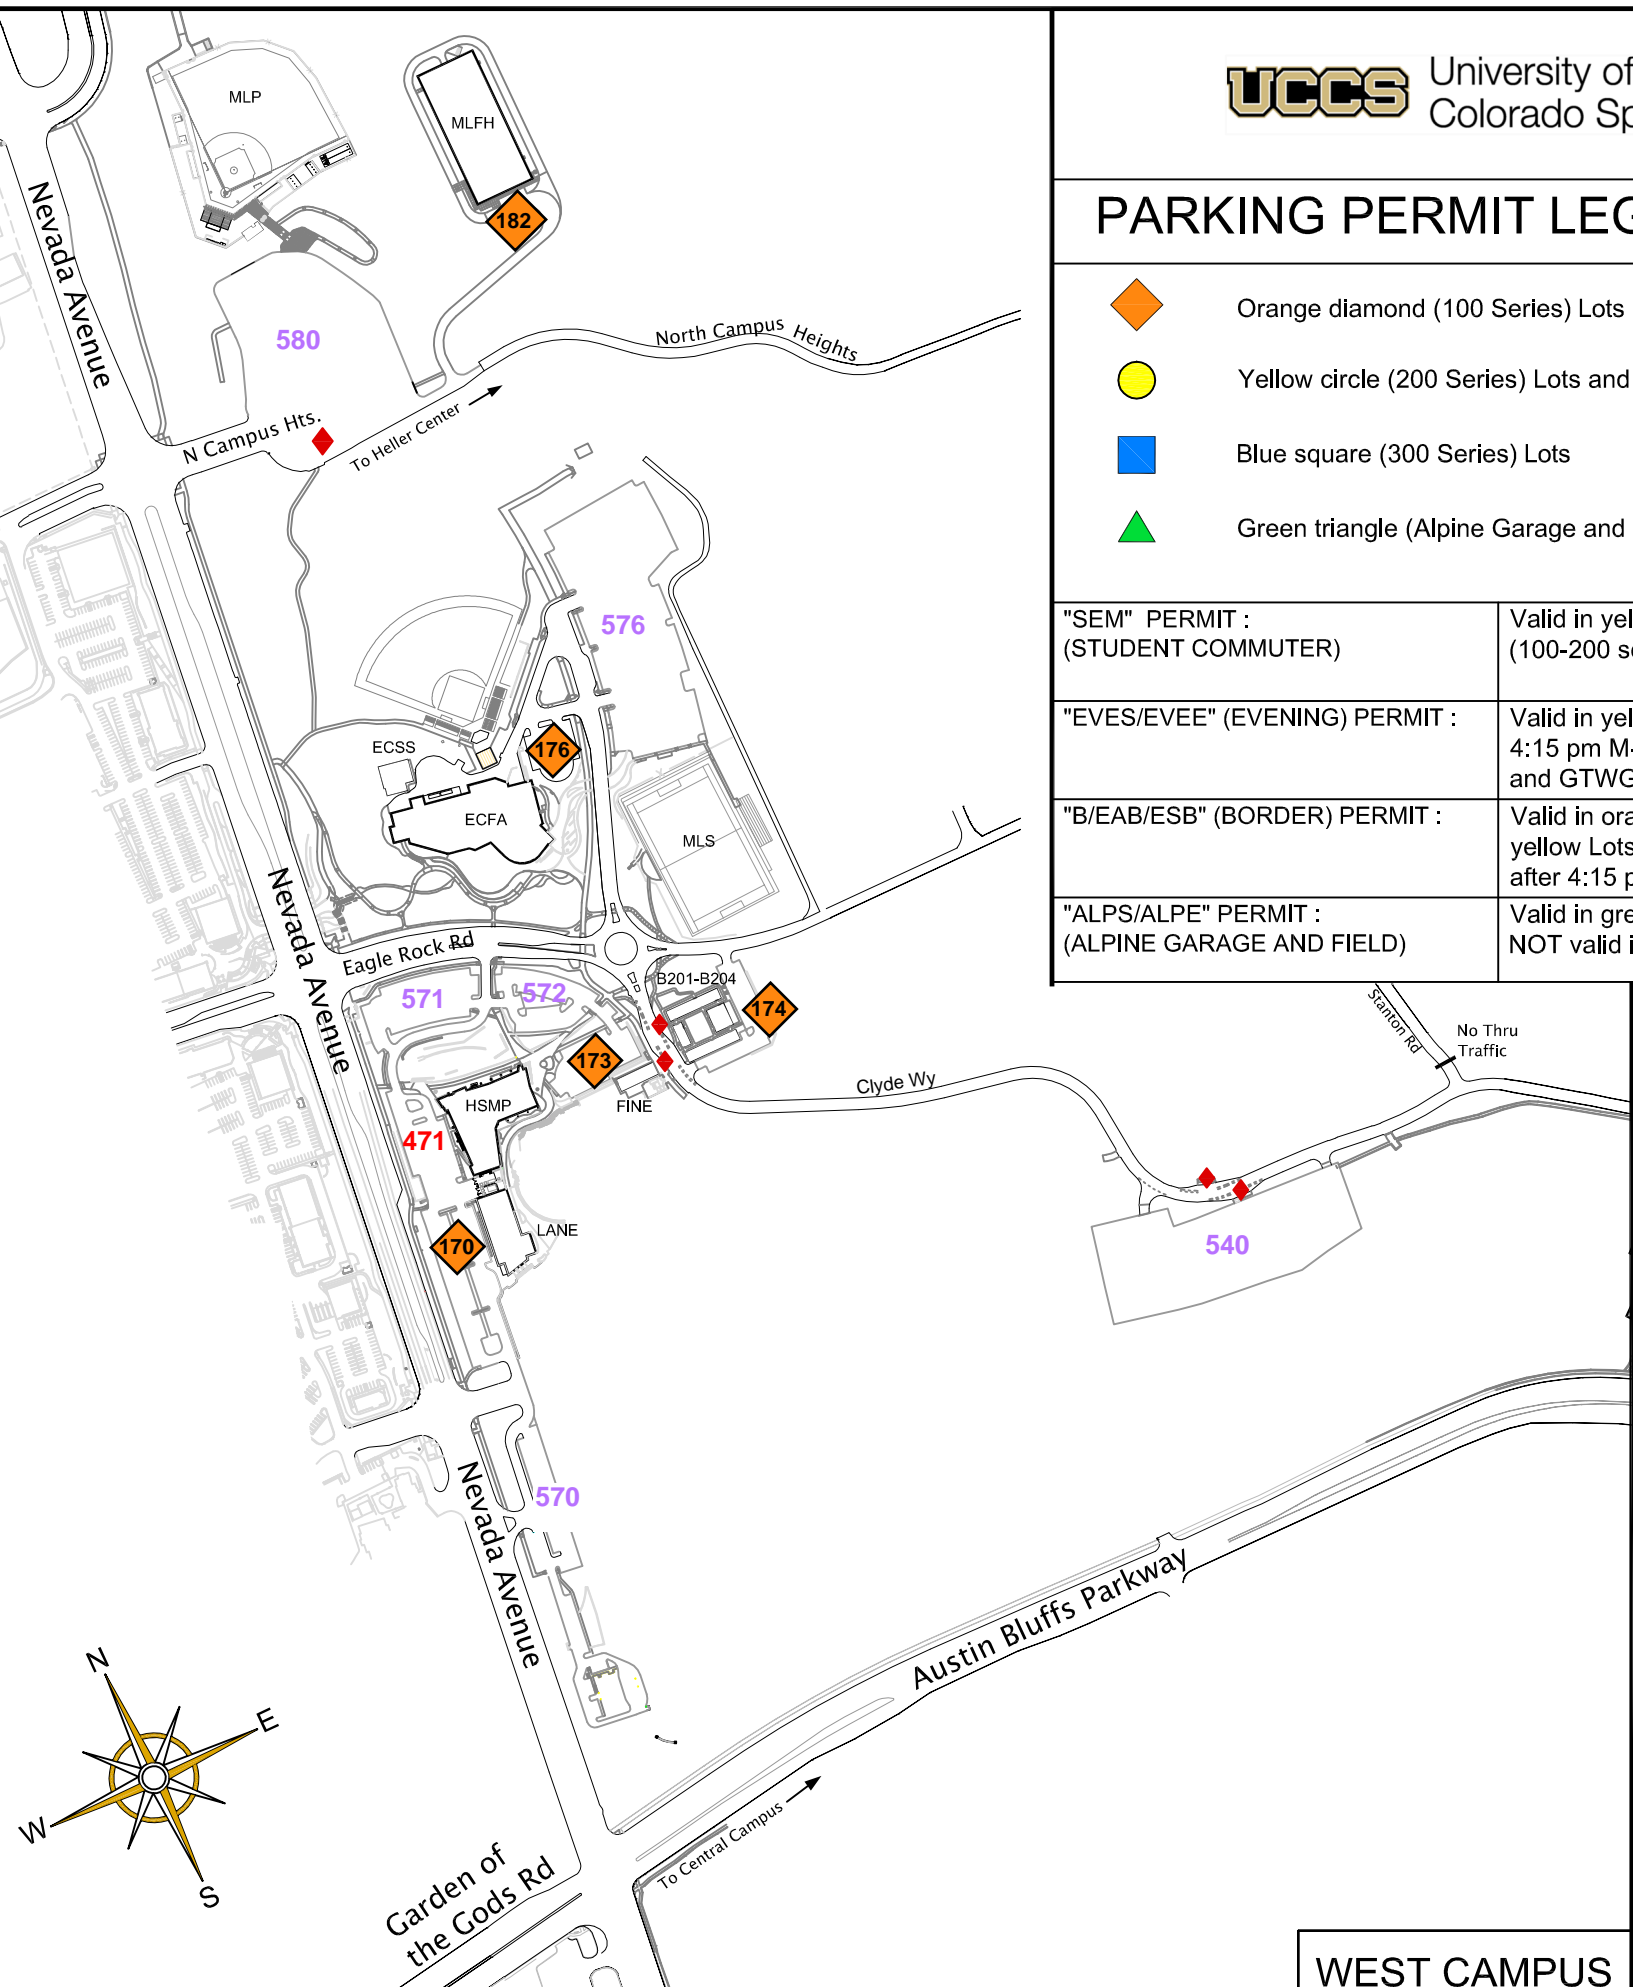

- Visitor Parking:
  Pay machines: $2.50/hr or $12.50 all-day in GTWG Level 3, AGF Level 1 visitor parking area and lot 220
- **400 Series** Restricted by time and/or use
- **500 Series** Free parking Lots, some signed space restrictions do apply
- Campus Shuttle Stop

"SEM" PERMIT : (STUDENT COMMUTER)	Valid in yellow and orange Lots (100-200 series and GTWG Levels 1,2,4 and 5)	"RES" (RESIDENTIAL) PERMIT :	Valid in green lot (AGF Levels 1-4) and orange Lots (100 series) anytime. NOT valid in AGF visitor parking area.
"EVES/EVEE" (EVENING) PERMIT :	Valid in yellow and orange Lots after 4:15 pm M-Th and anytime on Fridays (100-200 series and GTWG Levels 1,2,4 and 5)	"EANN" / "ESEM" PERMIT : (EMPLOYEE)	Valid anytime in blue, yellow and orange Lots (100-300 series), GTWG Levels 1,2,4 and 5 and green lot (AGF visitor parking area only)
"B/EAB/ESB" (BORDER) PERMIT :	Valid in orange Lots (100 series) anytime. Also valid in yellow Lots(200 series and GTWG Levels 1,2,4 and 5) after 4:15 pm M-Th and anytime on Fridays.	"H" (LECTURER) PERMIT :	Valid anytime in blue, yellow and orange Lots (100-300 series), GTWG Levels 1,2,4 and 5 and green lot (AGF visitor parking area only).(on specified days)
"ALPS/ALPE" PERMIT : (ALPINE GARAGE AND FIELD)	Valid in green lot (AGF Levels 1-4) anytime. NOT valid in AGF visitor parking area.	"M" / "MB" PERMIT : (MOTORCYCLE)	Valid in marked motorcycle spaces only.

WEST CAMPUS