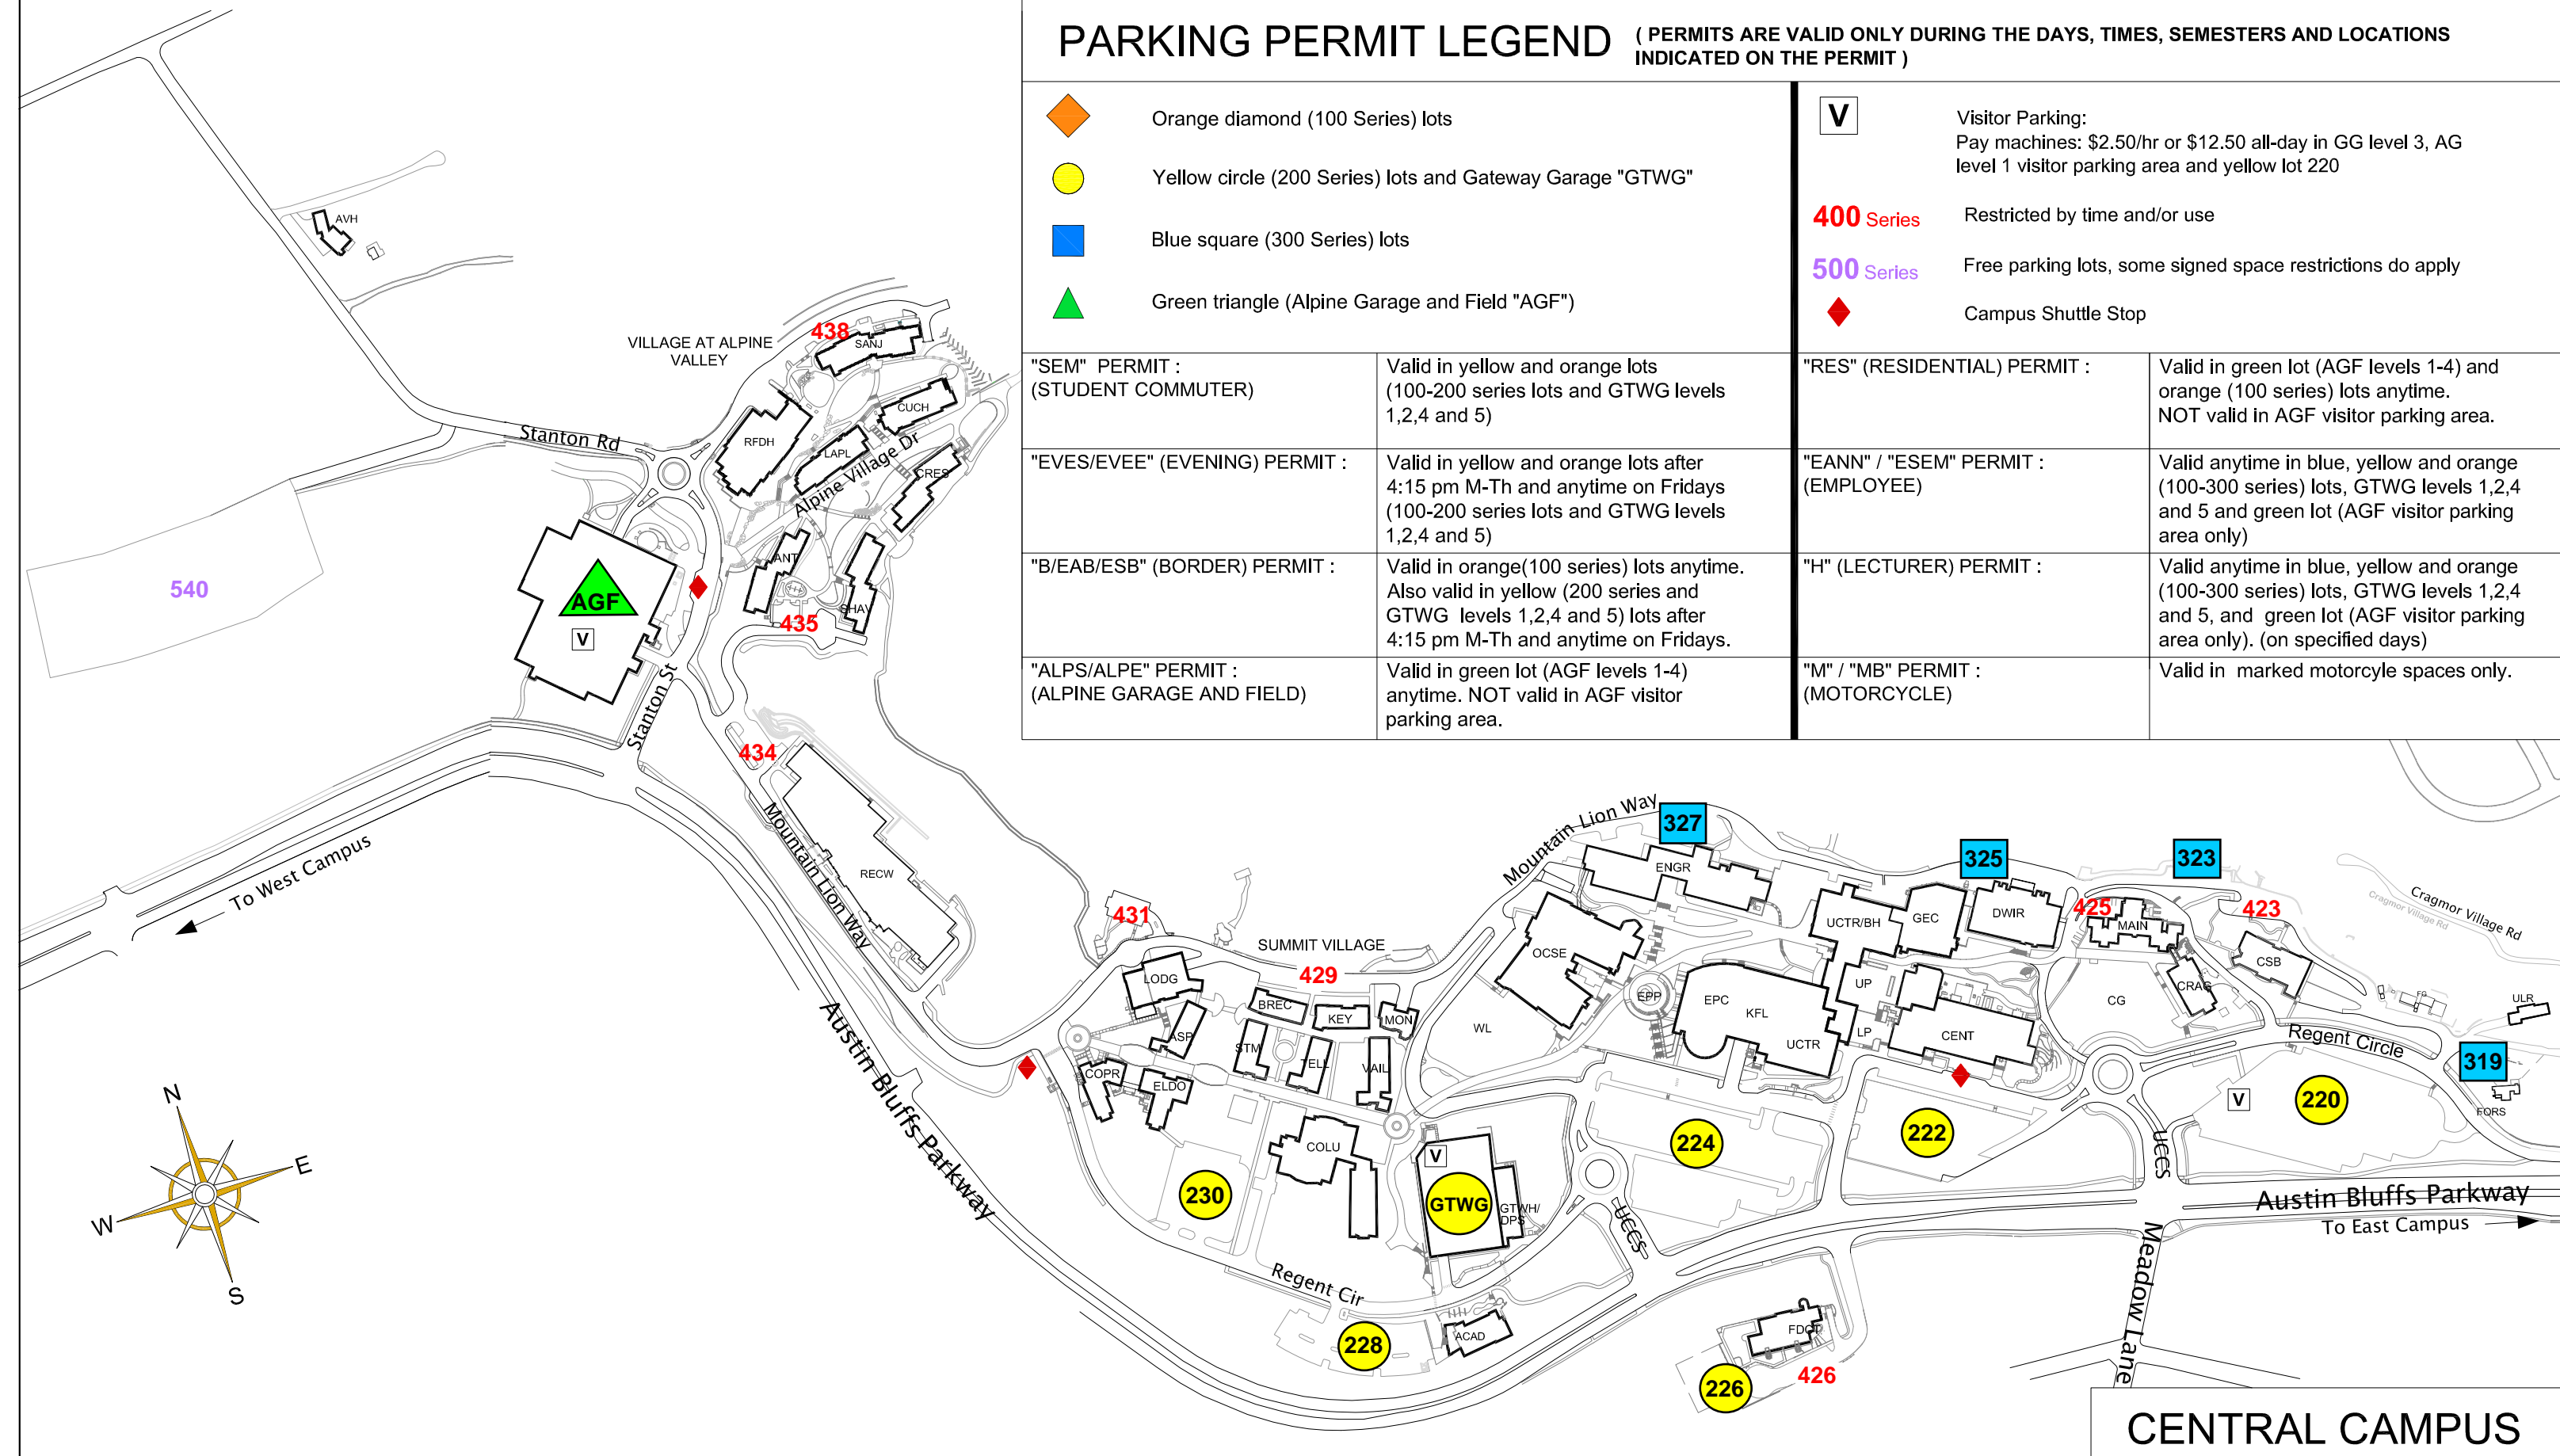

PARKING PERMIT LEGEND (PERMITS ARE VALID ONLY DURING THE DAYS, TIMES, SEMESTERS AND LOCATIONS INDICATED ON THE PERMIT)

- ◆ Orange diamond (100 Series) lots
- Yellow circle (200 Series) lots and Gateway Garage "GTWG"
- Blue square (300 Series) lots
- ▲ Green triangle (Alpine Garage and Field "AGF")
- V Visitor Parking:
Pay machines: \$2.50/hr or \$12.50 all-day in GG level 3, AG level 1 visitor parking area and yellow lot 220
- 400 Series Restricted by time and/or use
- 500 Series Free parking lots, some signed space restrictions do apply
- ◆ Campus Shuttle Stop

"SEM" PERMIT : (STUDENT COMMUTER)	Valid in yellow and orange lots (100-200 series lots and GTWG levels 1,2,4 and 5)	"RES" (RESIDENTIAL) PERMIT :	Valid in green lot (AGF levels 1-4) and orange (100 series) lots anytime. NOT valid in AGF visitor parking area.
"EVES/EVEE" (EVENING) PERMIT :	Valid in yellow and orange lots after 4:15 pm M-Th and anytime on Fridays (100-200 series lots and GTWG levels 1,2,4 and 5)	"EANN" / "ESEM" PERMIT : (EMPLOYEE)	Valid anytime in blue, yellow and orange (100-300 series) lots, GTWG levels 1,2,4 and 5 and green lot (AGF visitor parking area only)
"B/EAB/ESB" (BORDER) PERMIT :	Valid in orange(100 series) lots anytime. Also valid in yellow (200 series and GTWG levels 1,2,4 and 5) lots after 4:15 pm M-Th and anytime on Fridays.	"H" (LECTURER) PERMIT :	Valid anytime in blue, yellow and orange (100-300 series) lots, GTWG levels 1,2,4 and 5, and green lot (AGF visitor parking area only). (on specified days)
"ALPS/ALPE" PERMIT : (ALPINE GARAGE AND FIELD)	Valid in green lot (AGF levels 1-4) anytime. NOT valid in AGF visitor parking area.	"M" / "MB" PERMIT : (MOTORCYCLE)	Valid in marked motorcycle spaces only.