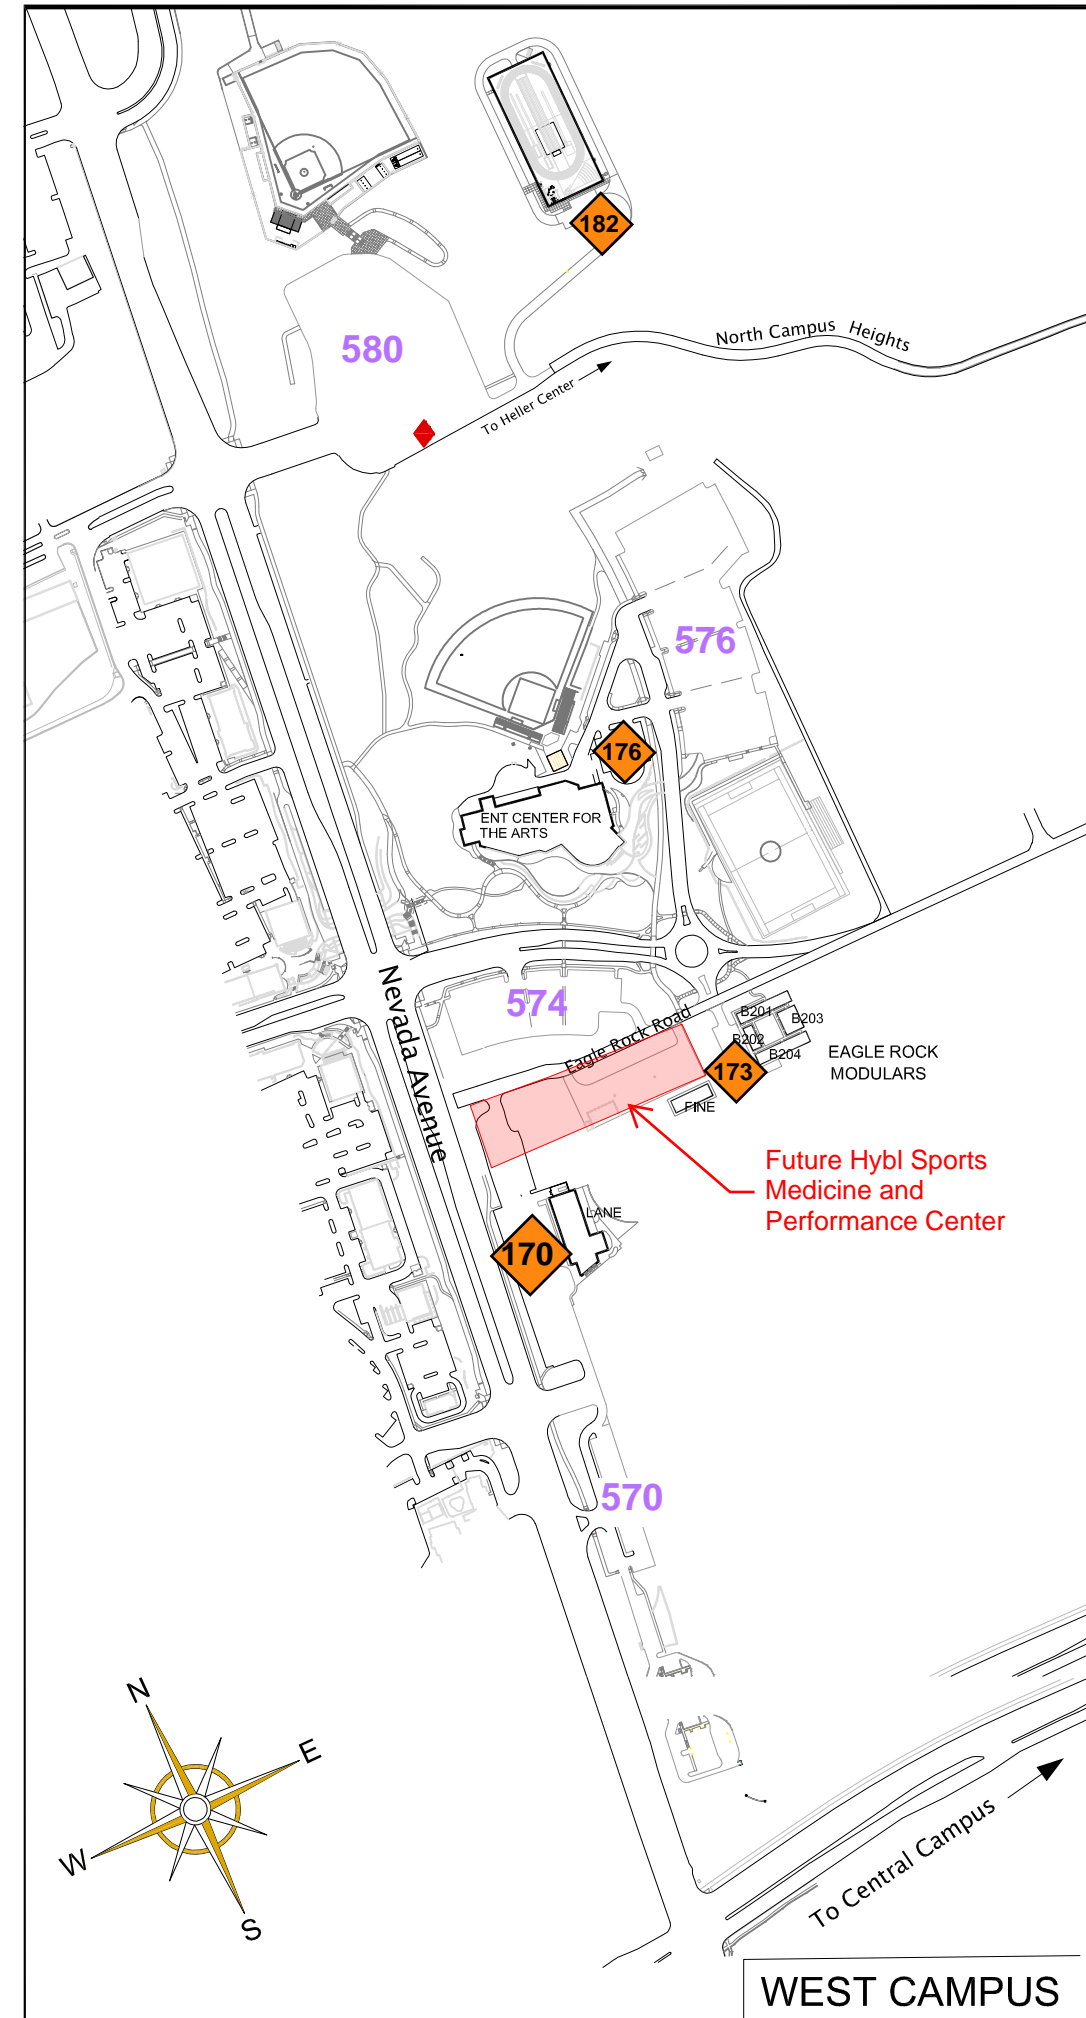

- Visitor Parking:
  Pay machines: $2.50/hr or $12.50 all-day in GG level 3, AG level 1 visitor parking area and yellow lot 220
- **400 Series** Restricted by time and/or use
- **500 Series** Free parking lots, some signed space restrictions do apply
- Campus Shuttle Stop

"SEM" PERMIT : (STUDENT COMMUTER)	Valid in yellow and orange lots (100-200 series lots and PG levels 1,2,4 and 5)	"R" (RESIDENTIAL) PERMIT :	Valid in green lot (AGF levels 1-4) and orange (100 series) lots anytime. NOT valid in AGF visitor parking area.
"EVES/EVEE" (EVENING) PERMIT :	Valid in yellow and orange lots after 4:15 pm M-Th and anytime on Fridays (100-200 series lots and PG levels 1,2,4 and 5)	"E" (EMPLOYEE) PERMIT :	Valid anytime in blue, yellow and orange lots (100-300 series), GTWG levels 1,2,4 and 5 and green lot (AGF visitor parking area only)
"B/EAB/ESB" (BORDER) PERMIT :	Valid in orange(100 series) lots anytime. Also valid in yellow (200 series and GTWG levels 1,2,4 and 5) lots after 4:15 pm M-Th and anytime on Fridays.	"L" (LECTURER) PERMIT :	Valid anytime in blue, yellow and orange lots (100-300 series), GTWG levels 1,2,4 and 5 and green lot (AGF visitor parking area only).(on specified days)
"ALPS/ALPE" PERMIT : (ALPINE GARAGE AND FIELD)	Valid in green lot (AGF levels 1-4) anytime. NOT valid in AGF visitor parking area.	MOTORCYCLE PERMIT :	Valid in marked motorcycle spaces only.

WEST CAMPUS

EAST CAMPUS